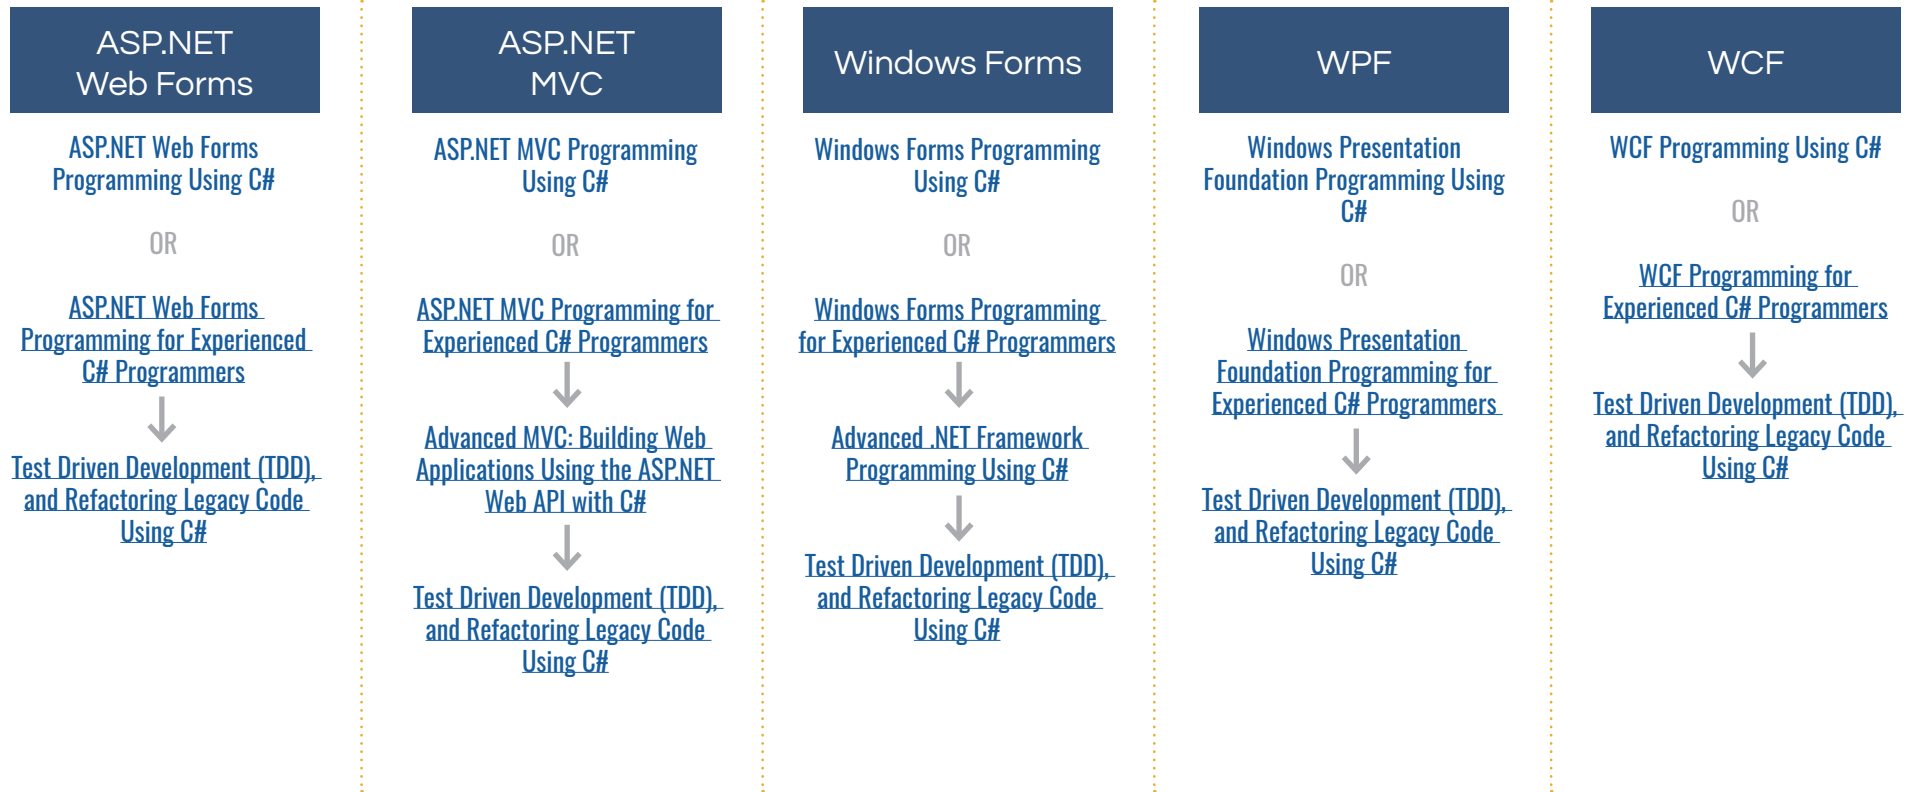

C# Training Curriculum Paths

The following chart represents recommended curriculum paths.

Our programs are designed with one main goal – making sure you and your staff will be competent and productive.

1-800-413-0939 (United States)
<https://www.traininghott.co.uk>
customer-service@traininghott.co.uk