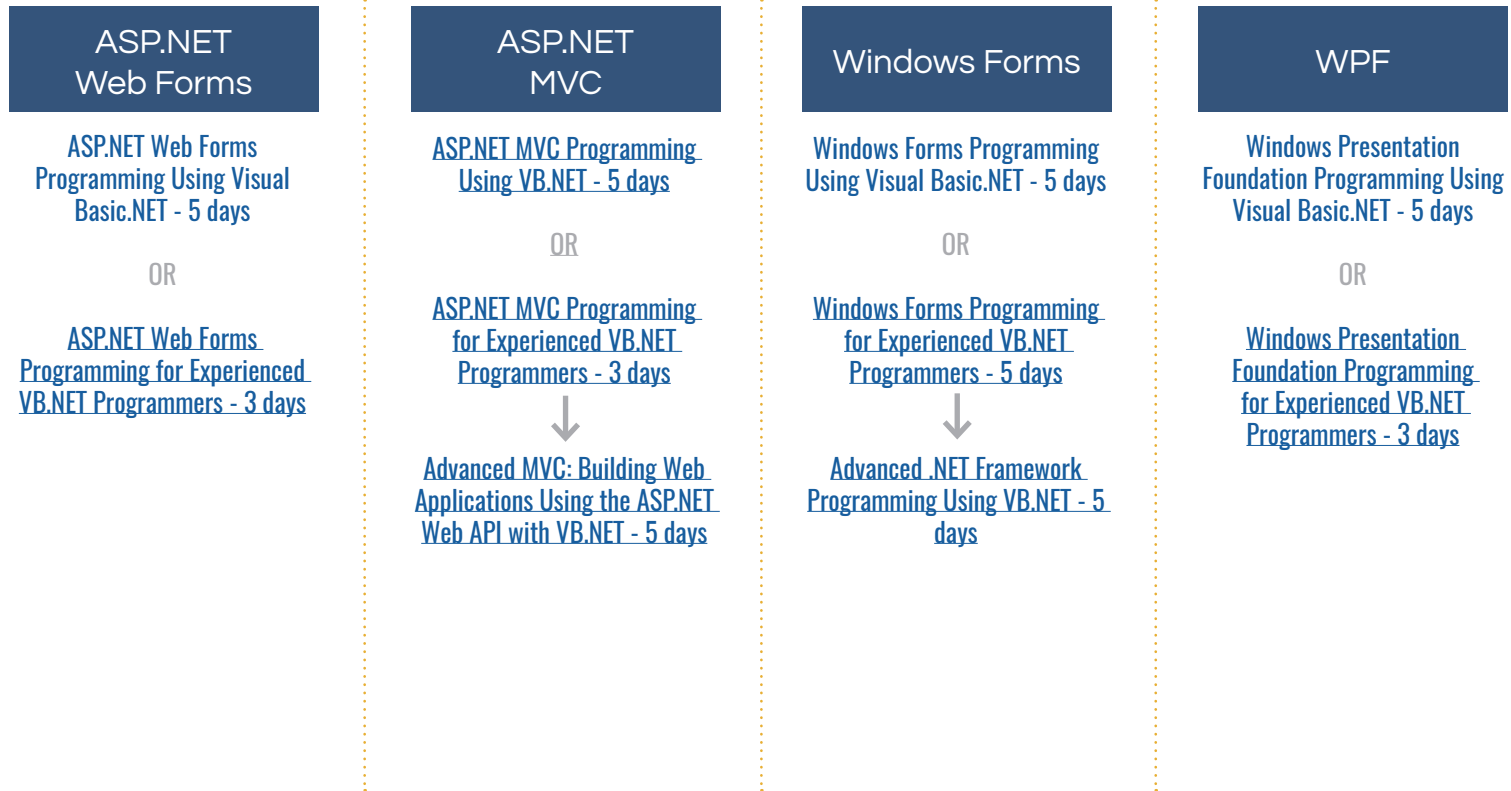

VB.NET Training Curriculum Paths

The following chart represents recommended curriculum paths.

Our programs are designed with one main goal – making sure you and your staff will be competent and productive.