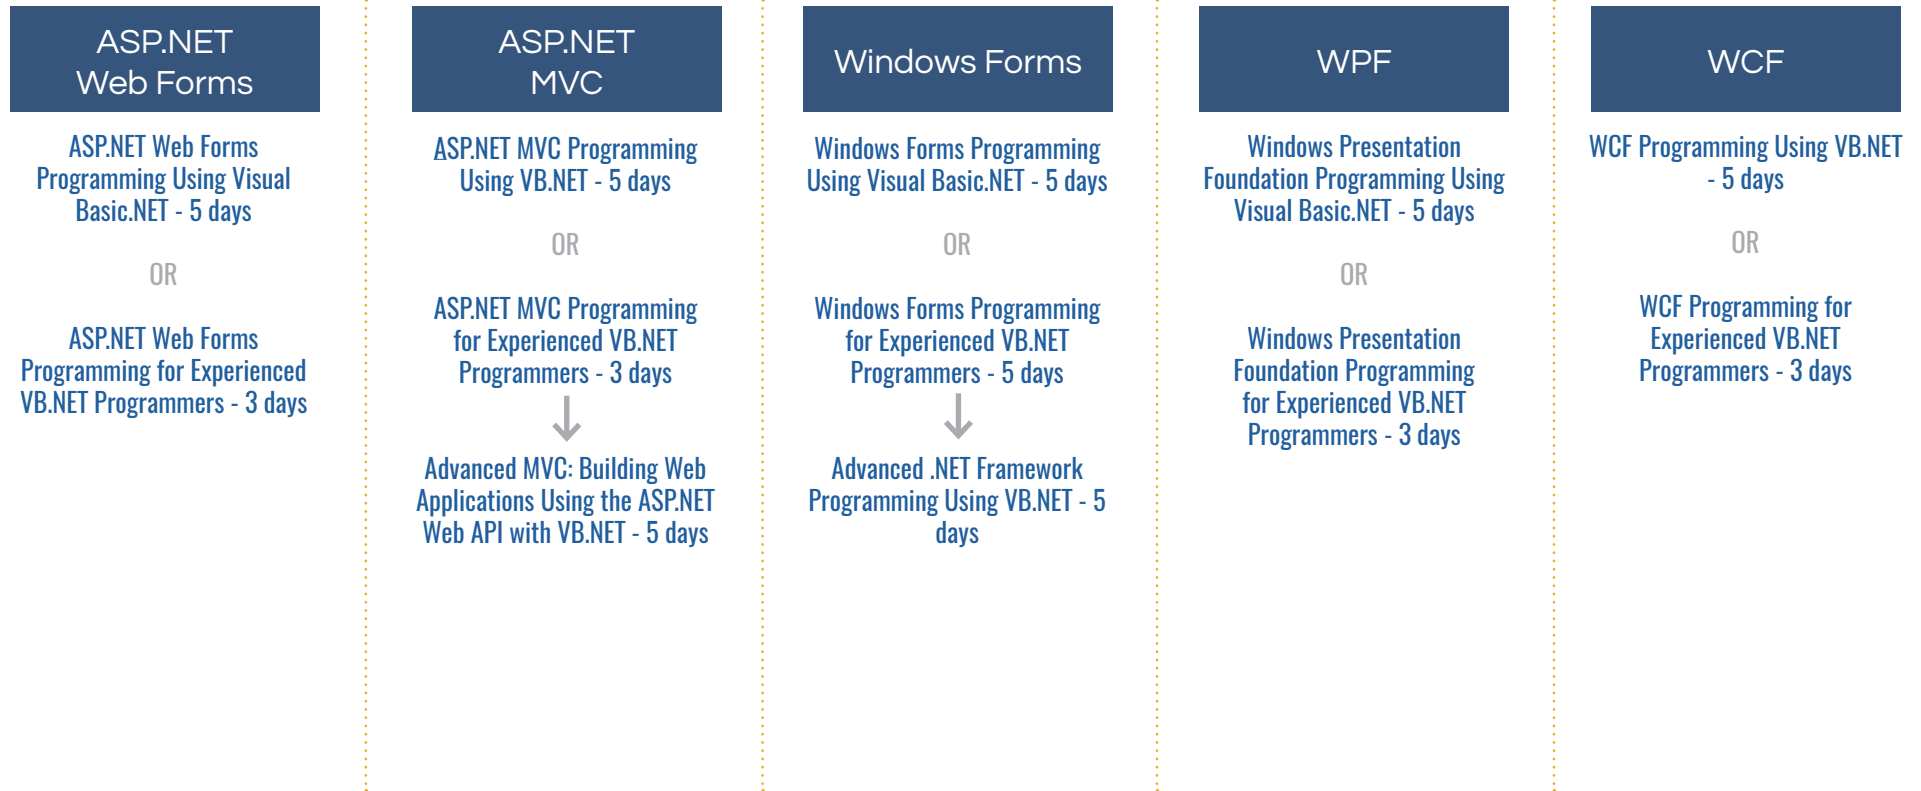

# VB.NET Training Curriculum Paths

*The following chart represents recommended curriculum paths.*

Our programs are designed with one main goal – making sure you and your staff will be competent and productive.