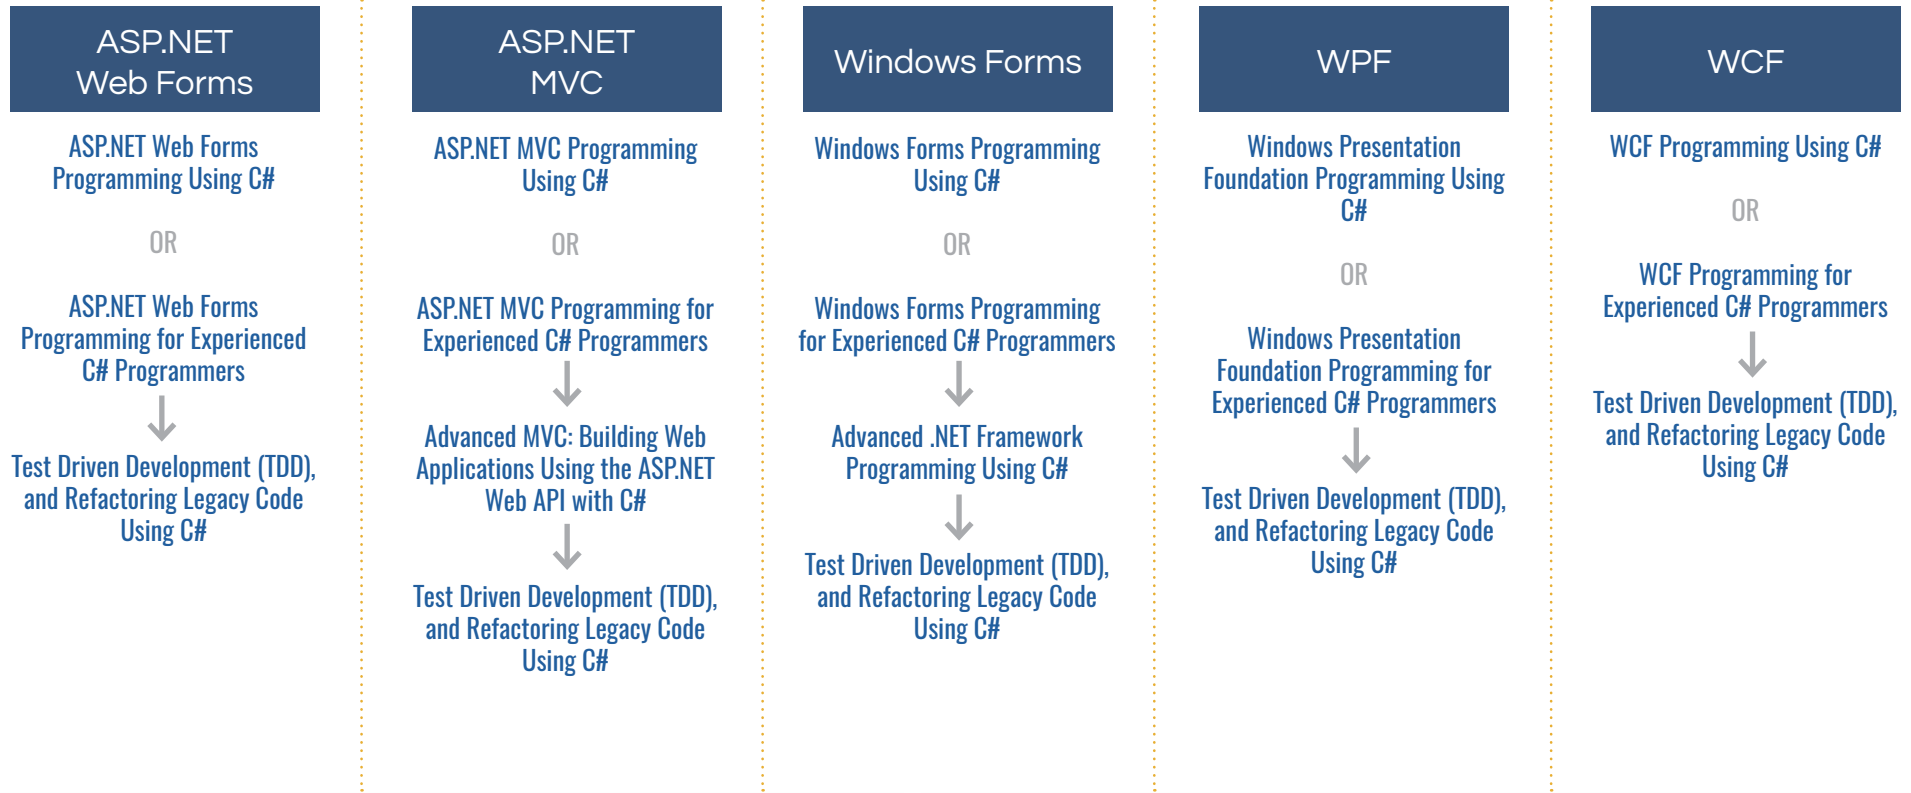

# C# Training Curriculum Paths

The following chart represents recommended curriculum paths.

Our programs are designed with one main goal – making sure you and your staff will be competent and productive.