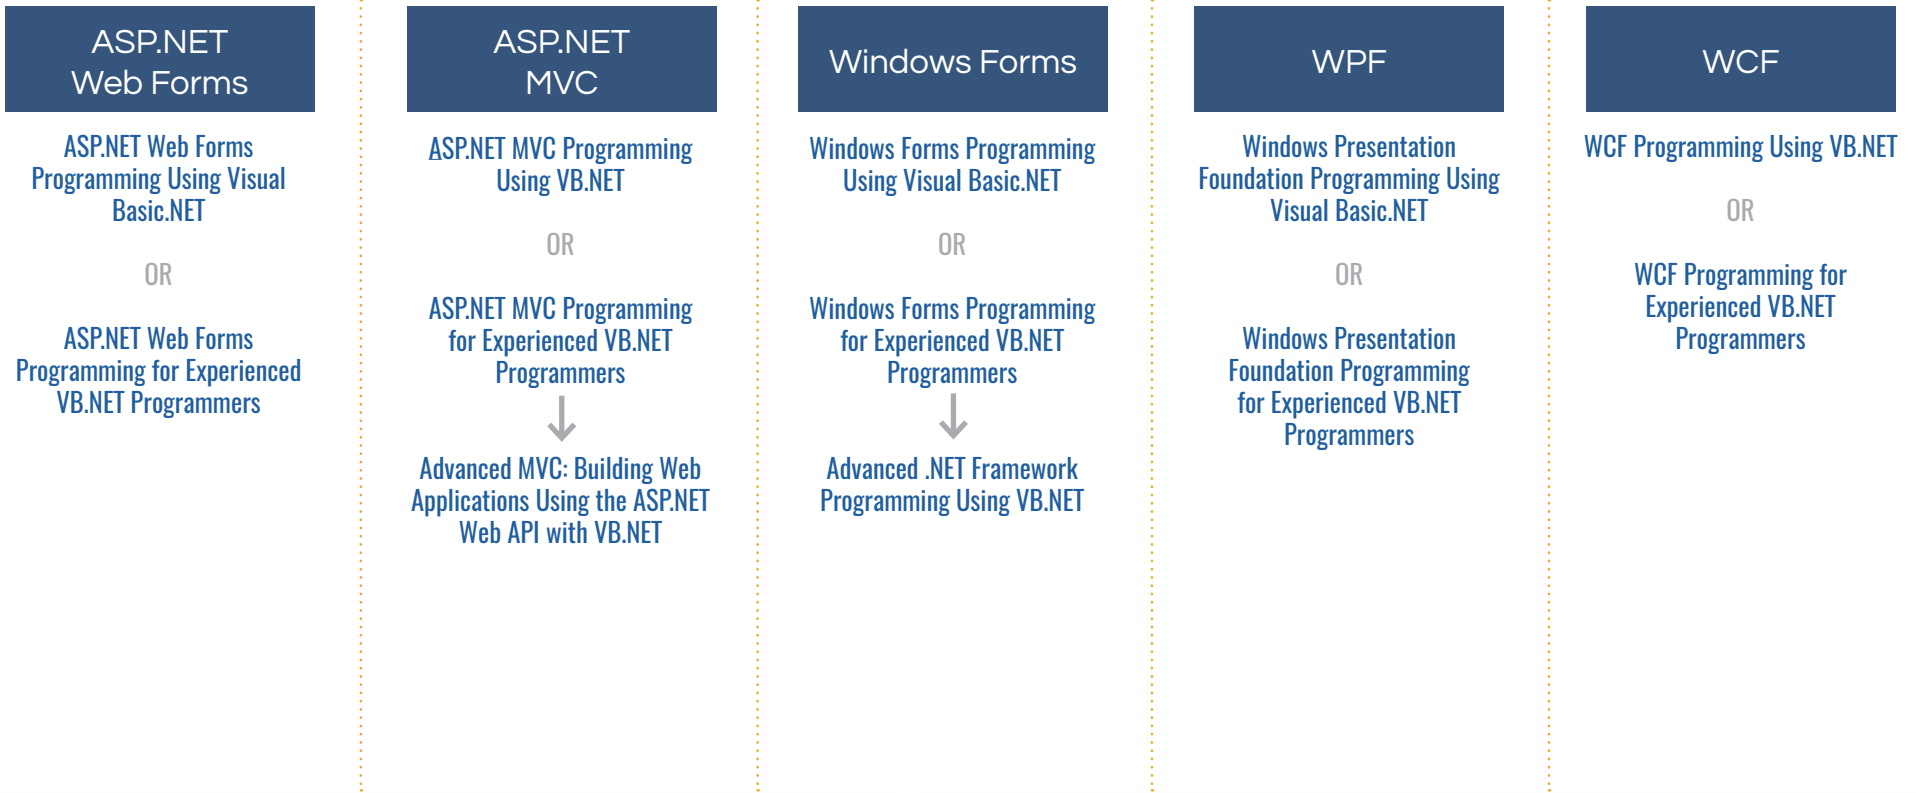

VB.NET Training Curriculum Paths

The following chart represents recommended curriculum paths.

Our programs are designed with one main goal – making sure you and your staff will be competent and productive.